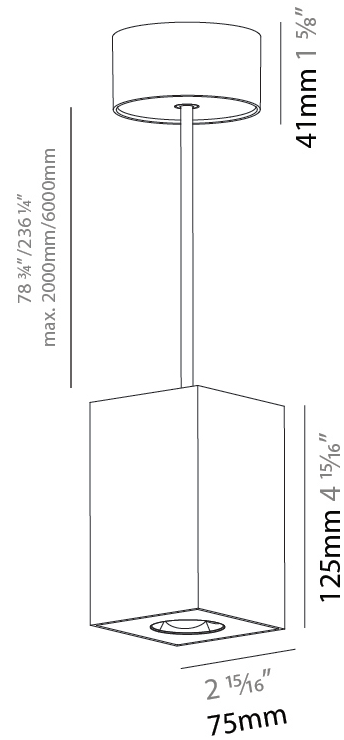

GENERAL

Series: Oiko Pro Square
Partner: Prolicht
Division: Architectural
Installation: Suspension
Product Type: Pendant
Mounting Location: Ceiling
Light Distribution: Direct

PHYSICAL

Shape: Cylinder
Length (mm): 75
Length (in): 2 ¹⁵/₁₆
Width (mm): 75
Width (in): 2 ¹⁵/₁₆
Height (mm): 125
Height (in): 4 ¹⁵/₁₆
Weight (kg): 0.769

Fixture Finish: SSR / BKV / CWI / CRY / HAB / UFT / ITA / RUA / FTG / MYG / LOD / PUS / FRO / FUP / KIA / POP / BLS / SPG / MEY / GOH / CHC / COM / ABZ / JAG / OBR / MOS / ROR

Fixture Material: Metal
Cable Details: 2000mm / 6000mm Cable - Options : Transparent, Black, White, Red, Orange

ELECTRICAL

Lamp Type: LED (Zhaga Standard)
Input Wattage (W): 12.9
Dimming: Tri-Mode (Non-Dimming and Phase Dimming (120Vac only) and 0-10V Dimming)
Driver Included: No
Driver Location: Remote
Driver Type: Constant Current - Universal
Driver Class: Class 2
Input Voltage (V): 120 - 277
Constant Current (MA): 350

LED

Color Temperature (°K): 2700 / 3000 / 3500 / 4000
Max. Delivered Lumen (lm): 1293 / 1289 / 1350 / 1362
Nominal Lumen (lm): 1473 / 1468 / 1538 / 1552
CRI: >90 CRI
Lamp Life (hrs): 50000

OPTICAL

Reflector°: 50
Adjustability: Fixed

RATINGS AND CERTIFICATIONS

Certified By: Certified for North American Standards
IP rating: IP20